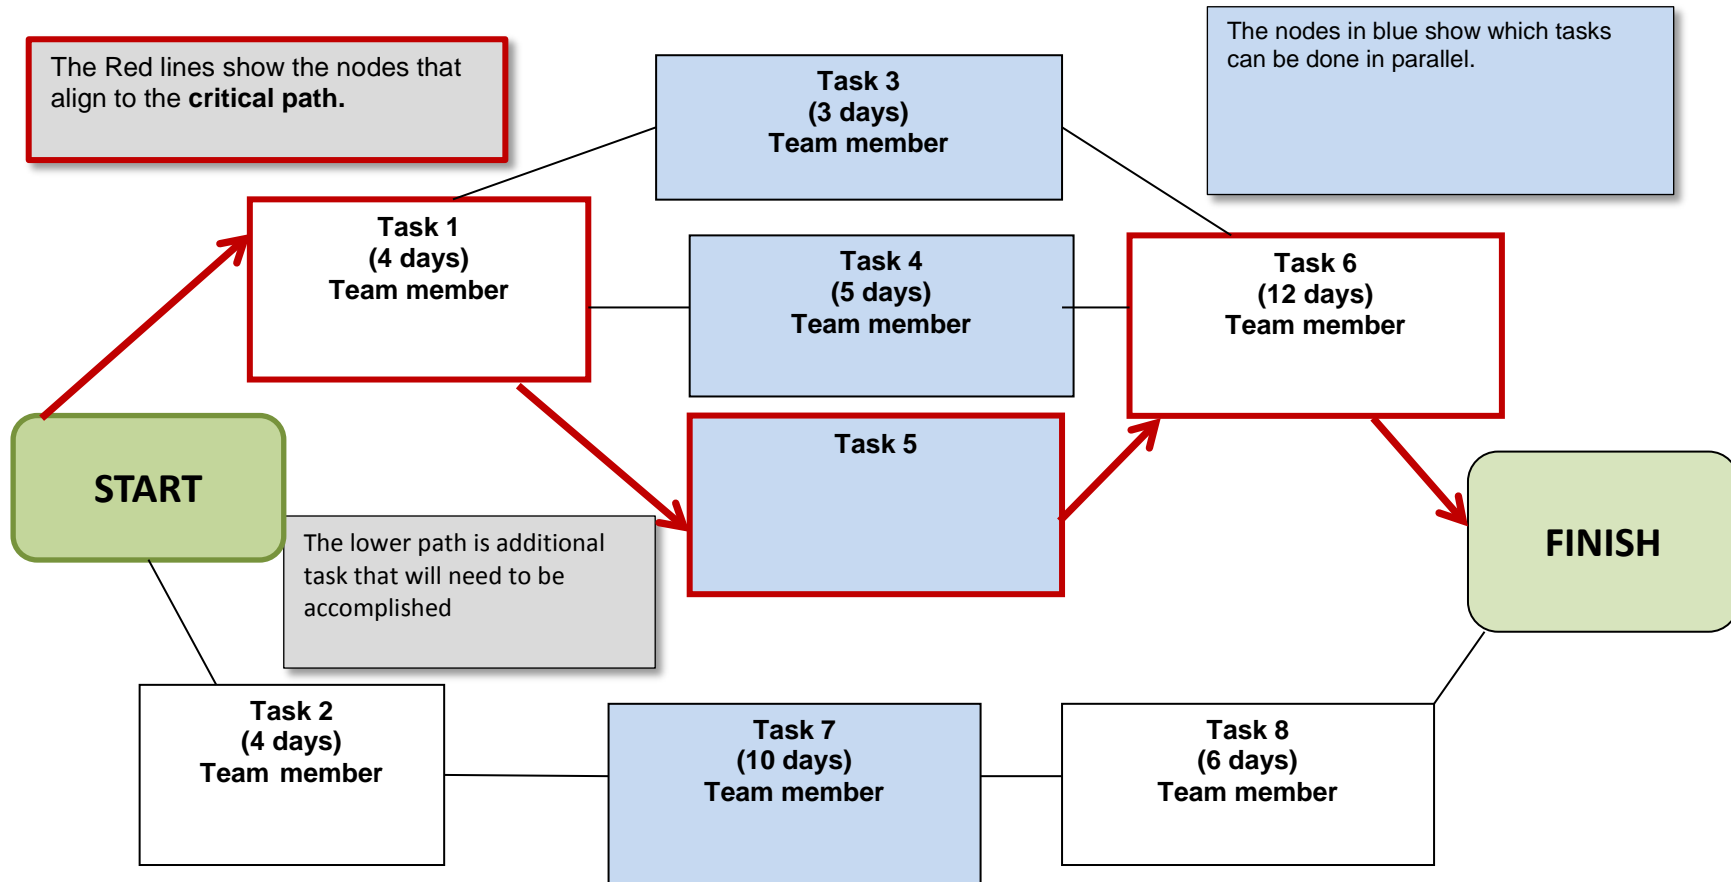

10 Project Management- Pert Chart Example

Items are listed in blocks (Nodes)
Each node includes:

- task name
- duration
- Responsible team member